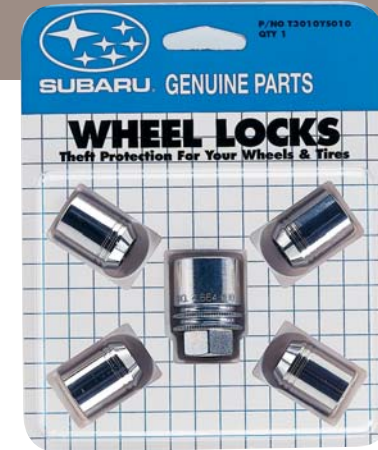

Helps protect rear bumper from scratches and dings.

**Splash Guards**

Helps protect your paint finish. Durable black vinyl. Set of four.

J1010LS000 (sedan),  
J1010LS100 (wagon)

**Wheel Locks**

Protect your investment in alloy wheels and tires.